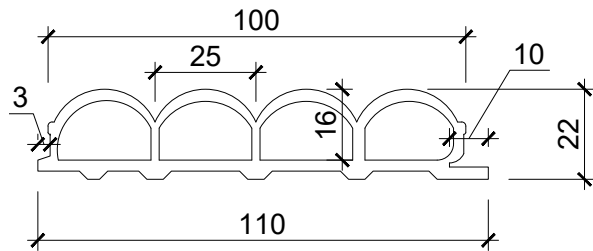

Colours and Profiles

Material Wood Plastic Composite
Water Resistant
Anti-Termite

Finishing Premium Laminated Film
Classy Smooth Solids
Textured Fabrics

Dimensions 22mm x 100mm x 3000mm

Suitable Application Partition Walls
Carpentry Cabinetry
Cement Walls
Ceiling & False Ceiling