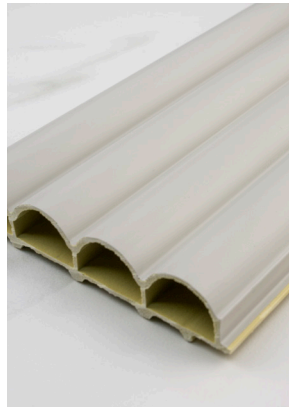

FORTÉ[®]

Reeded Panels

2023 Catalogue

Reeded Panel

Reeded panels are a popular choice for adding texture and depth to any interior space. They are often used in wall paneling or as cabinet doors to create a sophisticated and elegant look. The grooves in the paneling offer a subtle yet eye-catching detail that adds interest to any room.

Colours and Profiles

Material Wood Plastic Composite
Water Resistant
Anti-Termite

Finishing Premium Laminated Film
Classy Smooth Solids
Textured Fabrics

Dimensions 22mm x 100mm x 3000mm

Suitable Application Partition Walls
Carpentry Cabinetry
Cement Walls
Ceiling & False Ceiling

Clay White
RP100-CW

Warm Grey
RP100-WG

Tiffany Blue
RP100-TB

Nude Pink
RP100-NP

Fabric Cream
RP100-FC

Fabric Ash
RP100-FA

Fabric Grey
RP100-FG

Metallic Iron
RP100-MI