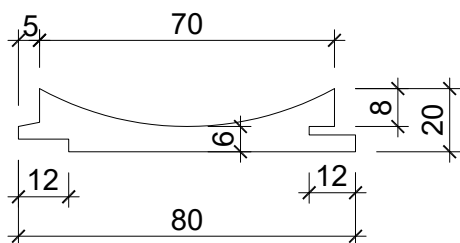

Colours and Profiles

Material Wood Plastic Composite
Water Resistant
Anti-Termite

Finishing Premium Laminated Film
Classy Smooth Solids
Textured Fabrics

Dimensions 22mm x 100mm x 3000mm

Suitable Application Partition Walls
Carpentry Cabinetry
Cement Walls
Ceiling & False Ceiling