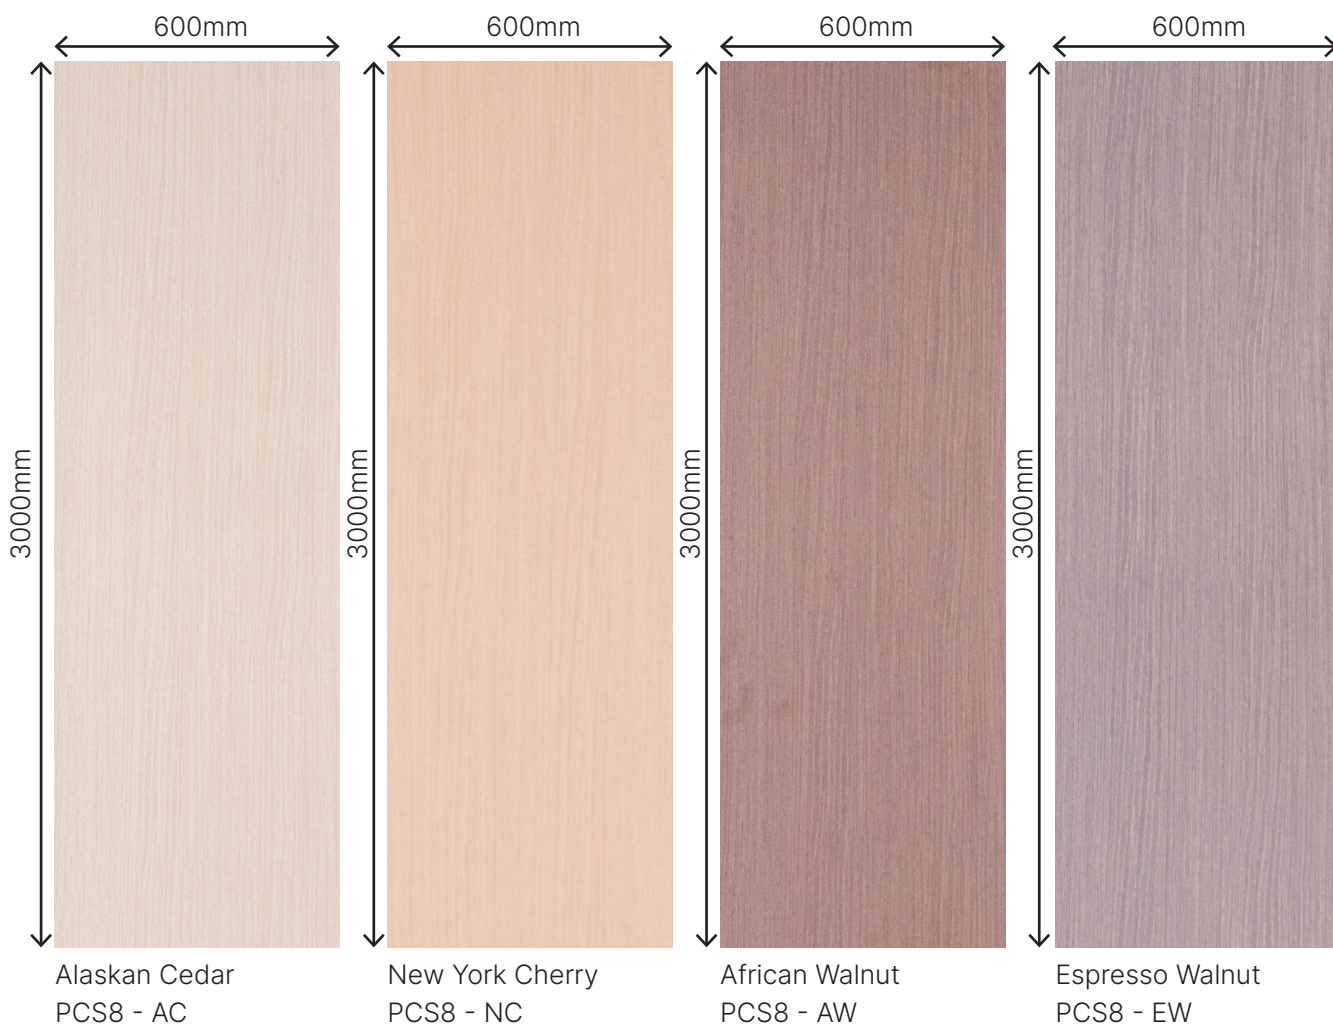

2 CATEGORIES

**FORTÉ PANELCLAD
SEAMLESS JOINT SERIES**

**FORTÉ PANELCLAD
MARBLE GRAINS SERIES**

Forté PanelClad Seamless Joint Series

Colours and Profiles

Material Wood Plastic Composite
- Green material
- 100% waterproof
- Fire resistant
- Low VOC

Finishing Premium Laminated Film

Dimensions 600mm x 3000mm x 8mm

Suitable Application
Feature Wall
Bedhead Wall
Walkway & Foyer
Display Cabinetry Feature
Commerical Reception Backdrop
Indoor Facade
Retail Spaces Interior Walls
Bathroom Walls

Forté PanelClad Marble Grains Series

Colours and Profiles

Material	Bamboo Charcoal Wood Plastic Composite - Green material - 100% waterproof - Fire resistant - Low VOC	Finishing	PET Printing Matte Gloss
Dimensions	1200mm x 3000mm x 8mm	Suitable Application	Feature Wall Bedhead Wall Walkway & Foyer Display Cabinetry Feature Commerical Reception Backdrop Indoor Facade Retail Spaces Interior Walls Bathroom Walls