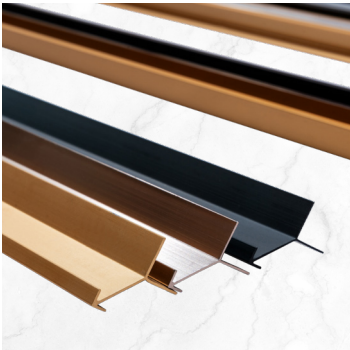

Face A Face B Face C

Aluminium Trimmings

Colours and Profiles

Material Aluminium
- 100% waterproof
- Fire resistant

Finishing Powder coated

Dimensions Refer to drawing for details

Suitable Application In between panels
Edges of panels

Out-Corner
AOC8 - G, C & B

C-Joint
ACJ8 - G, C & B

Led-Joint
ALJ8 - G & B
(Does not come in copper)

In-Corner
AIC8 - G, C & B

H-Joint
AHJ8 - G, C & B

Aluminium Trimmings

Dimensions

Out-Corner
AOC8 - G, C & B