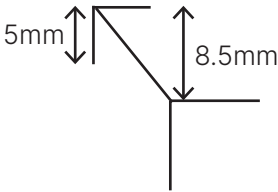

Face A Face B Face C

Aluminium Trimmings

Colours and Profiles

Material Aluminium
- 100% waterproof
- Fire resistant

Finishing Powder coated

Dimensions Refer to drawing for details

Suitable Application In between panels
Edges of panels

Out-Corner
AOC8 - G, C & B

C-Joint
ACJ8 - G, C & B

Led-Joint
ALJ8 - G & B
(Does not come in copper)

In-Corner
AIC8 - G, C & B

H-Joint
AHJ8 - G, C & B

Aluminium Trimmings

Dimensions

Out-Corner
AOC8 - G, C & B