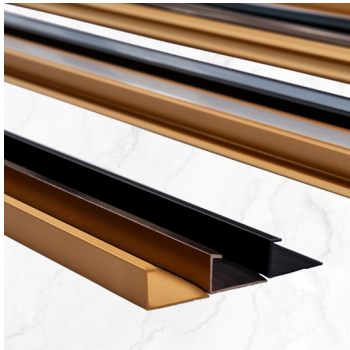

Forté PanelClad Marble Grains Series

Colours and Profiles

Material	Bamboo Charcoal Wood Plastic Composite - Green material - 100% waterproof - Fire resistant - Low VOC	Finishing	PET Printing Matte Gloss
Dimensions	1200mm x 3000mm x 8mm	Suitable Application	Feature Wall Bedhead Wall Walkway & Foyer Display Cabinetry Feature Commerical Reception Backdrop Indoor Facade Retail Spaces Interior Walls Bathroom Walls

Face A Face B Face C

Aluminium Trimmings

Colours and Profiles

Material Aluminium
- 100% waterproof
- Fire resistant

Finishing Powder coated

Dimensions Refer to drawing for details

Suitable Application In between panels
Edges of panels

Out-Corner
AOC8 - G, C & B

C-Joint
ACJ8 - G, C & B

Led-Joint
ALJ8 - G & B
(Does not come in copper)

In-Corner
AIC8 - G, C & B

H-Joint
AHJ8 - G, C & B

Aluminium Trimmings

Dimensions

Out-Corner
AOC8 - G, C & B