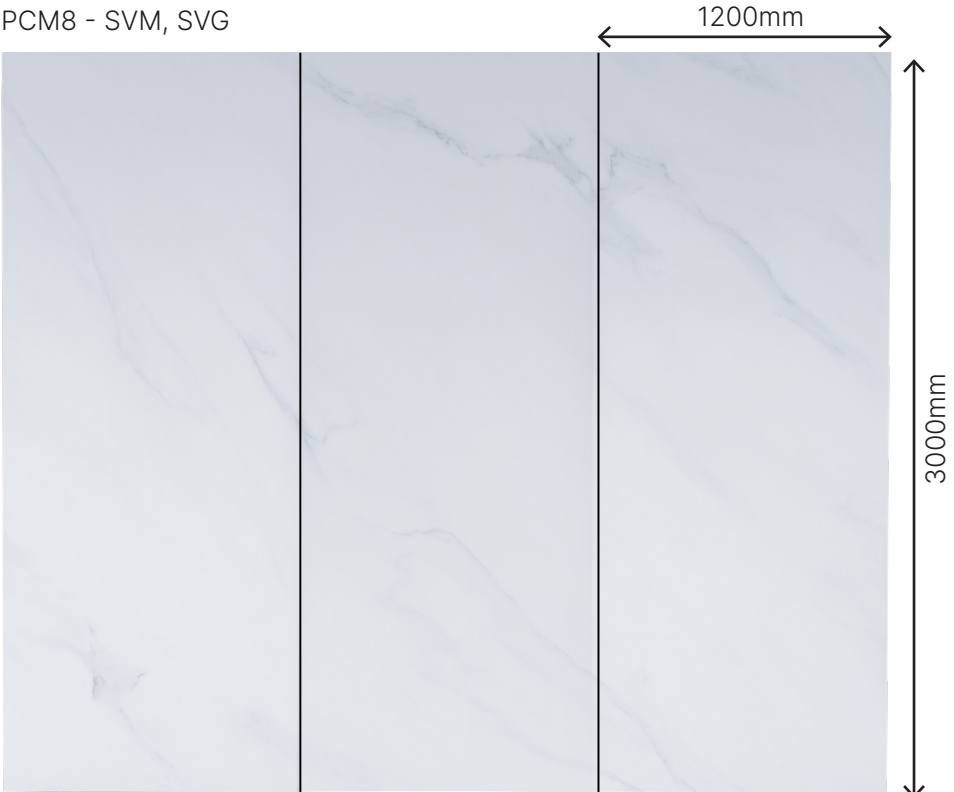

Finishing Premium Laminated Film

Dimensions 600mm x 3000mm x 8mm

Suitable Application
Feature Wall
Bedhead Wall
Walkway & Foyer
Display Cabinetry Feature
Commerical Reception Backdrop
Indoor Facade
Retail Spaces Interior Walls
Bathroom Walls

Forté PanelClad Marble Grains Series

Colours and Profiles

Material	Bamboo Charcoal Wood Plastic Composite - Green material - 100% waterproof - Fire resistant - Low VOC	Finishing	PET Printing Matte Gloss
Dimensions	1200mm x 3000mm x 8mm	Suitable Application	Feature Wall Bedhead Wall Walkway & Foyer Display Cabinetry Feature Commerical Reception Backdrop Indoor Facade Retail Spaces Interior Walls Bathroom Walls

STATUARIO RAGA (MATTE & GLOSS)

PCM8 - SRM, SRG

Forté PanelClad Marble Grains Series

STATUARIO VENEZIA (MATTE & GLOSS)

PCM8 - SVM, SVG

Face A Face B Face C

SILVERSTONE ANTRACITE (MATTE & GLOSS)

PCM8 - SAM, SAG

Face A Face B Face C

Aluminium Trimmings

Colours and Profiles

Material Aluminium
- 100% waterproof
- Fire resistant

Finishing Powder coated

Dimensions Refer to drawing for details

Suitable Application In between panels
Edges of panels