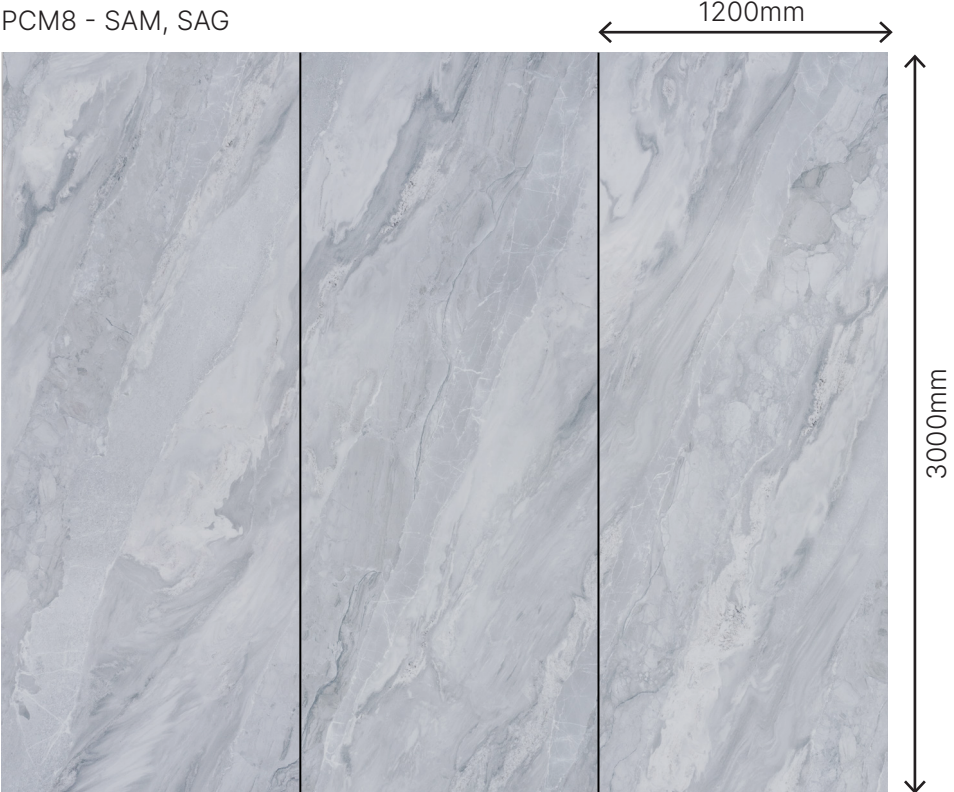

Forté PanelClad Marble Grains Series

Colours and Profiles

Material	Bamboo Charcoal Wood Plastic Composite - Green material - 100% waterproof - Fire resistant - Low VOC	Finishing	PET Printing Matte Gloss
Dimensions	1200mm x 3000mm x 8mm	Suitable Application	Feature Wall Bedhead Wall Walkway & Foyer Display Cabinetry Feature Commerical Reception Backdrop Indoor Facade Retail Spaces Interior Walls Bathroom Walls

STATUARIO RAGA (MATTE & GLOSS)

PCM8 - SRM, SRG

Forté PanelClad Marble Grains Series

STATUARIO VENEZIA (MATTE & GLOSS)

PCM8 - SVM, SVG

Face A Face B Face C

SILVERSTONE ANTRACITE (MATTE & GLOSS)

PCM8 - SAM, SAG