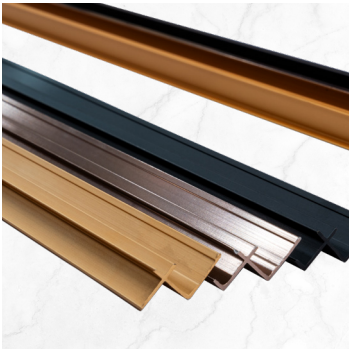

Forté PanelClad Marble Grains Series

Colours and Profiles

Material	Bamboo Charcoal Wood Plastic Composite - Green material - 100% waterproof - Fire resistant - Low VOC	Finishing	PET Printing Matte Gloss
Dimensions	1200mm x 3000mm x 8mm	Suitable Application	Feature Wall Bedhead Wall Walkway & Foyer Display Cabinetry Feature Commerical Reception Backdrop Indoor Facade Retail Spaces Interior Walls Bathroom Walls

STATUARIO RAGA (MATTE & GLOSS)

PCM8 - SRM, SRG

Forté PanelClad Marble Grains Series

STATUARIO VENEZIA (MATTE & GLOSS)

PCM8 - SVM, SVG

Face A Face B Face C

SILVERSTONE ANTRACITE (MATTE & GLOSS)

PCM8 - SAM, SAG

Face A Face B Face C

Aluminium Trimmings

Colours and Profiles

Material Aluminium
- 100% waterproof
- Fire resistant

Finishing Powder coated

Dimensions Refer to drawing for details

Suitable Application In between panels
Edges of panels

Out-Corner
AOC8 - G, C & B

C-Joint
ACJ8 - G, C & B

Led-Joint
ALJ8 - G & B
(Does not come in copper)

In-Corner
AIC8 - G, C & B

H-Joint
AHJ8 - G, C & B

Aluminium Trimmings

Dimensions

Out-Corner
AOC8 - G, C & B