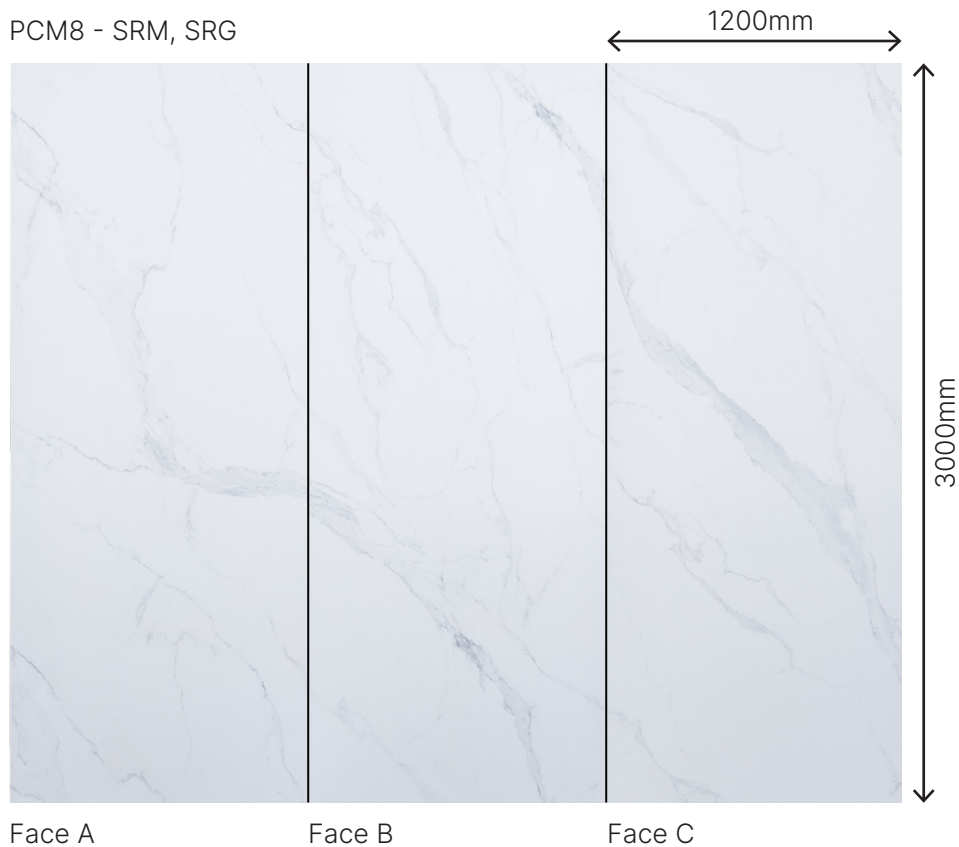

Forté PanelClad Marble Grains Series

Colours and Profiles

Material	Bamboo Charcoal Wood Plastic Composite - Green material - 100% waterproof - Fire resistant - Low VOC	Finishing	PET Printing Matte Gloss
Dimensions	1200mm x 3000mm x 8mm	Suitable Application	Feature Wall Bedhead Wall Walkway & Foyer Display Cabinetry Feature Commerical Reception Backdrop Indoor Facade Retail Spaces Interior Walls Bathroom Walls

STATUARIO RAGA (MATTE & GLOSS)

PCM8 - SRM, SRG