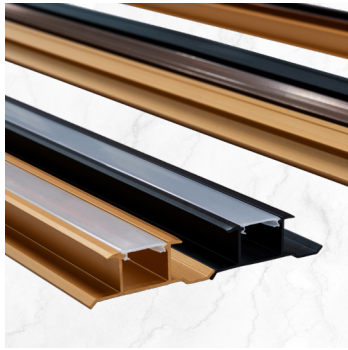

Forté PanelClad Marble Grains Series

Colours and Profiles

Material	Bamboo Charcoal Wood Plastic Composite - Green material - 100% waterproof - Fire resistant - Low VOC	Finishing	PET Printing Matte Gloss
Dimensions	1200mm x 3000mm x 8mm	Suitable Application	Feature Wall Bedhead Wall Walkway & Foyer Display Cabinetry Feature Commerical Reception Backdrop Indoor Facade Retail Spaces Interior Walls Bathroom Walls

Face A Face B Face C

Aluminium Trimmings

Colours and Profiles

Material Aluminium
- 100% waterproof
- Fire resistant

Finishing Powder coated

Dimensions Refer to drawing for details

Suitable Application In between panels
Edges of panels

Out-Corner
AOC8 - G, C & B

C-Joint
ACJ8 - G, C & B

Led-Joint
ALJ8 - G & B
(Does not come in copper)

In-Corner
AIC8 - G, C & B

H-Joint
AHJ8 - G, C & B

Aluminium Trimmings

Dimensions

Out-Corner
AOC8 - G, C & B